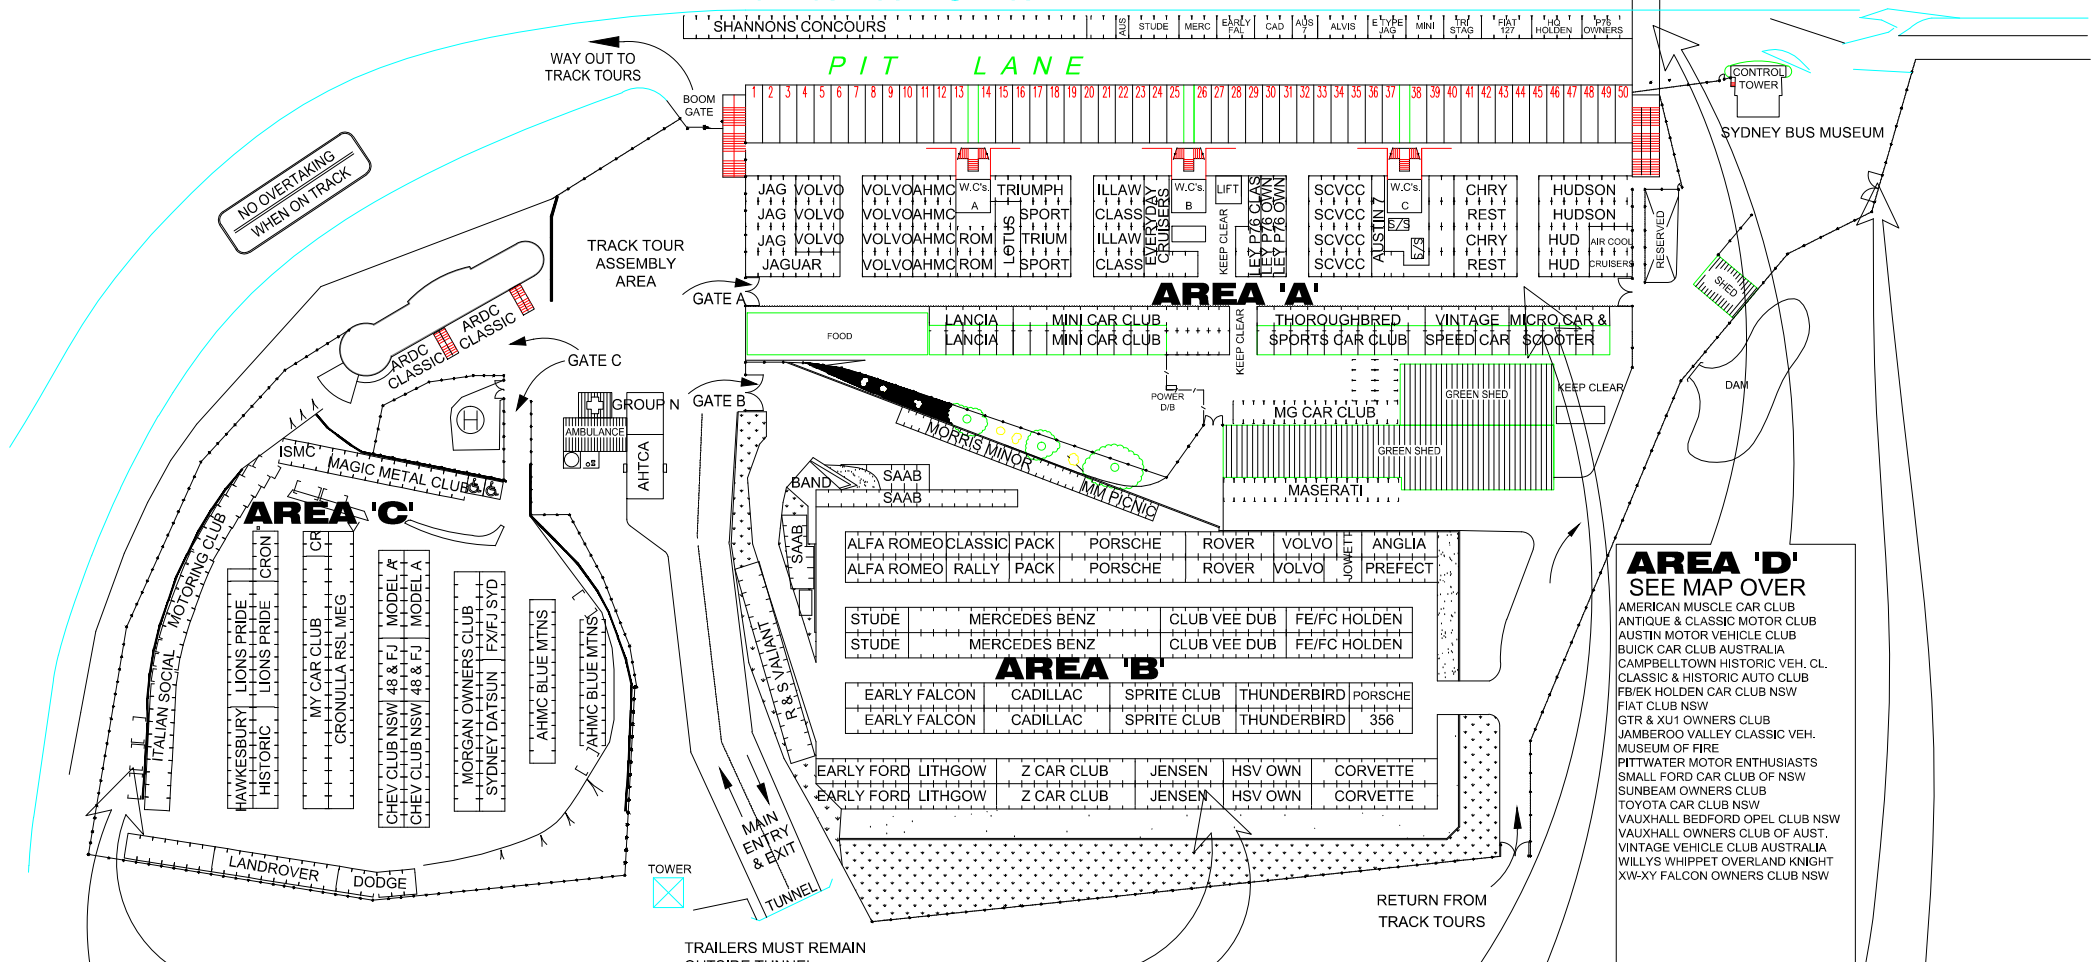

2022 SHANNONS SYDNEY CLASSIC

TRACK

AREA 'D' AT GRANDSTAND

AREA 'D'
SEE MAP OVER

- AMERICAN MUSCLE CAR CLUB
- ANTIQUE & CLASSIC MOTOR CLUB
- AUSTIN MOTOR VEHICLE CLUB
- BUICK CAR CLUB AUSTRALIA
- CAMPBELLTOWN HISTORIC VEH. CL.
- CLASSIC & HISTORIC AUTO CLUB
- FIAT CLUB NSW
- FIAT CLUB NSW
- GTR & XU1 OWNERS CLUB
- JAMBEROO VALLEY CLASSIC VEH.
- MUSEUM OF FIRE
- PITTSWATER MOTOR ENTHUSIASTS
- SMALL FORD CAR CLUB OF NSW
- SUNBEAM OWNERS CLUB
- TOYOTA CAR CLUB NSW
- Vauxhall Bedford Opel Club NSW
- Vauxhall Owners Club of Aust.
- VINTAGE VEHICLE CLUB AUSTRALIA
- WILLYS WHIPPET OVERLAND KNIGHT
- XW-XY FALCON OWNERS CLUB NSW

AREA 'C'

- 48 & FJ HOLDEN OWNERS CLUB OF NSW
- AUSTRALIAN HIST TOURING CARS ASSOC
- AUSTRALIAN RACING DRIVERS CLUB
- AUST. HIST. MOTOR CLUB - BLUE MTNS
- CHEVROLET CLUB OF NSW
- CRONULLA RSL MOTORING ENTHUSIASTS
- FORD GALAXIE CLUB
- GLOSSODIA CLASSIC VEHICLE CLUB
- HONDA SPORTS CAR CLUB OF AUST.
- ILLAWARRA VINTAGE CAR CLUB
- ISUZU CAR CLUB OF AUSTRALIA
- MORGAN OWNERS CLUB OF AUST.
- MY CAR CLUB NSW
- SYDNEY DATSUN CLUB

AREA 'E2'

- AUSTIN A40 CAR CLUB
- BERRIMA DIST HISTORIC VEHICLE CLUB
- BOLWELL CAR CLUB
- CAMARO FIREBIRD OWNERS
- CENTRAL COAST ALL FORDS
- CENTRAL COAST HISTORIC CAR CLUB
- CENTRAL COAST RIDES
- DAPTO CLASSIC CAR CLUB
- EJ EH HOLDEN OWNER DRIVERS CLUB
- FORD FAIRLAINE & LTD OWNERS CLUB
- FORD GALAXIE CLUB
- GLOSSODIA CLASSIC VEHICLE CLUB
- HONDA SPORTS CAR CLUB OF AUST.
- ILLAWARRA VINTAGE CAR CLUB
- ISUZU CAR CLUB OF AUSTRALIA
- MIDWEEK MUSCLE CAR CLUB
- MONARO CAR CLUB OF NSW
- REGALS MOPAR CAR CLUB
- ROLLS ROYCE OWNERS CLUB

AREA 'B'

- ALFA ROMEO OWNERS CLUB NSW
- ANGLIA PREFECT CLUB
- AUST. PORSCHE 356 REGISTER
- CADILLAC LA SALLE CLUB
- CLASSIC RALLY CLUB
- CLUB VEE DUB SYDNEY
- EARLY FALCON CAR CLUB
- EARLY FORD V8 CLUB NSW
- FE/FC HOLDEN CAR CLUB NSW
- HSV OWNERS CLUB OF NSW
- JENSEN CAR CLUB AUSTRALIA
- JOWETT CAR CLUB OF AUSTRALIA
- LITHGOW VINTAGE MOTOR CLUB
- MASERATI CAR CLUB
- MERCEDES BENZ CLUB NSW
- MORRIS MINOR CAR CLUB OF NSW
- MORRIS MINOR PICNIC CLUB
- NSW CORVETTES UNLIMITED CAR CLUB
- PACKARD CAR CLUB
- PORSCHE CAR CLUB
- R & S VALIANT CAR CLUB OF NSW
- ROVER OWNERS CLUB
- SAAB CAR CLUB
- SPRITE CAR CLUB
- STUDEBAKER CAR CLUB
- THUNDERBIRD OWNERS CLUB OF AUST.
- VOLVO CAR CLUB NSW
- Z CAR CLUB

AREA 'A'

- AIR COOLED CRUISERS
- ALVIS CAR CLUB NSW
- AUSTIN 7 CLUB NSW
- AUSTRALIAN HISTORIC MOTOR CLUB
- CHRYSLER REST. CLUB OF AUST.
- CLASSIC CAR CLUB ILLAWARRA
- CLUB LOTUS AUSTRALIA
- EVERYDAY CRUISERS
- HUDSON AMC CAR CLUB AUST.
- JAGUAR DRIVERS CLUB AUST.
- LANCIA MOTOR CLUB NSW
- LEYLAND P76 CLASSIC CAR CLUB
- LEYLAND P76 OWNERS CLUB
- MG CAR CLUB
- MICRO CAR & SCOOTER CLUB
- MINI CAR CLUB NSW
- ROMEO CLASSIC CAR & BIKE CLUB
- SOUTH COAST VINTAGE CAR CLUB
- THOROUGHbred SPORTS CAR CLUB
- TRIUMPH SPORTS OWNERS ASSOC.
- VINTAGE SPEEDCAR ASSOCIATION
- VOLVO CAR CLUB NSW

SYDNEY BUS MUSEUM

AREA 'E1'

- CITROEN CAR CLUB OF NSW
- HO/HR HOLDEN CLUB NSW
- MUSCLE CLASSIC & PERF.
- MUSTANG OWNERS CLUB
- NSW ROAD RACING CLUB
- PEUGEOT CAR CLUB NSW
- RENAULT CAR CLUB AUST.